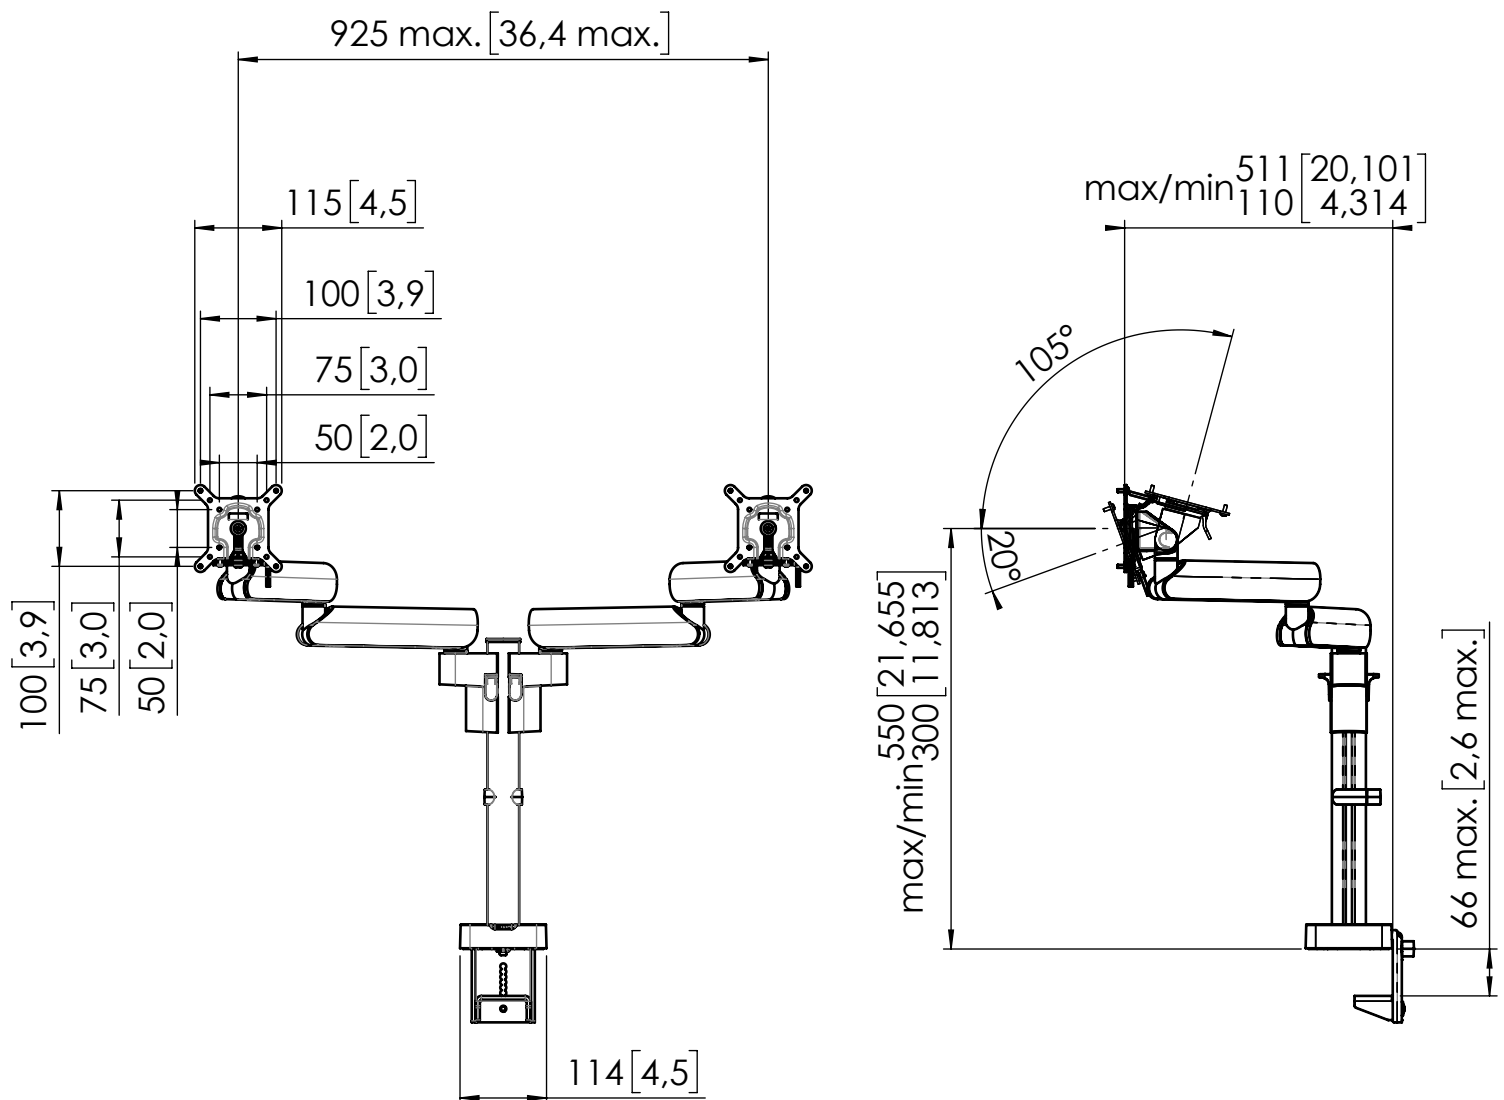

## MOMO 2237

Dimensions in mm [inch]

Max weight: 2x10 kg

### Screen mounting kit:

M4x10mm thumb screw  
M4x10mm cross recessed

**Note:** This document and specifications herein are confidential and the exclusive property of Vogel's Products b.v. Neither this design nor any information contained in this drawing may be reproduced or disclosed to others without written consent of Vogel's Products b.v. The design and information will not be reproduced, copied or used, either in part or in its entirety, as the basis for the manufacture or sale of items without written permission.  
**Warning:** Please study all instructions and illustrations carefully before installation.  
Information in this document is subject to change without further notice.