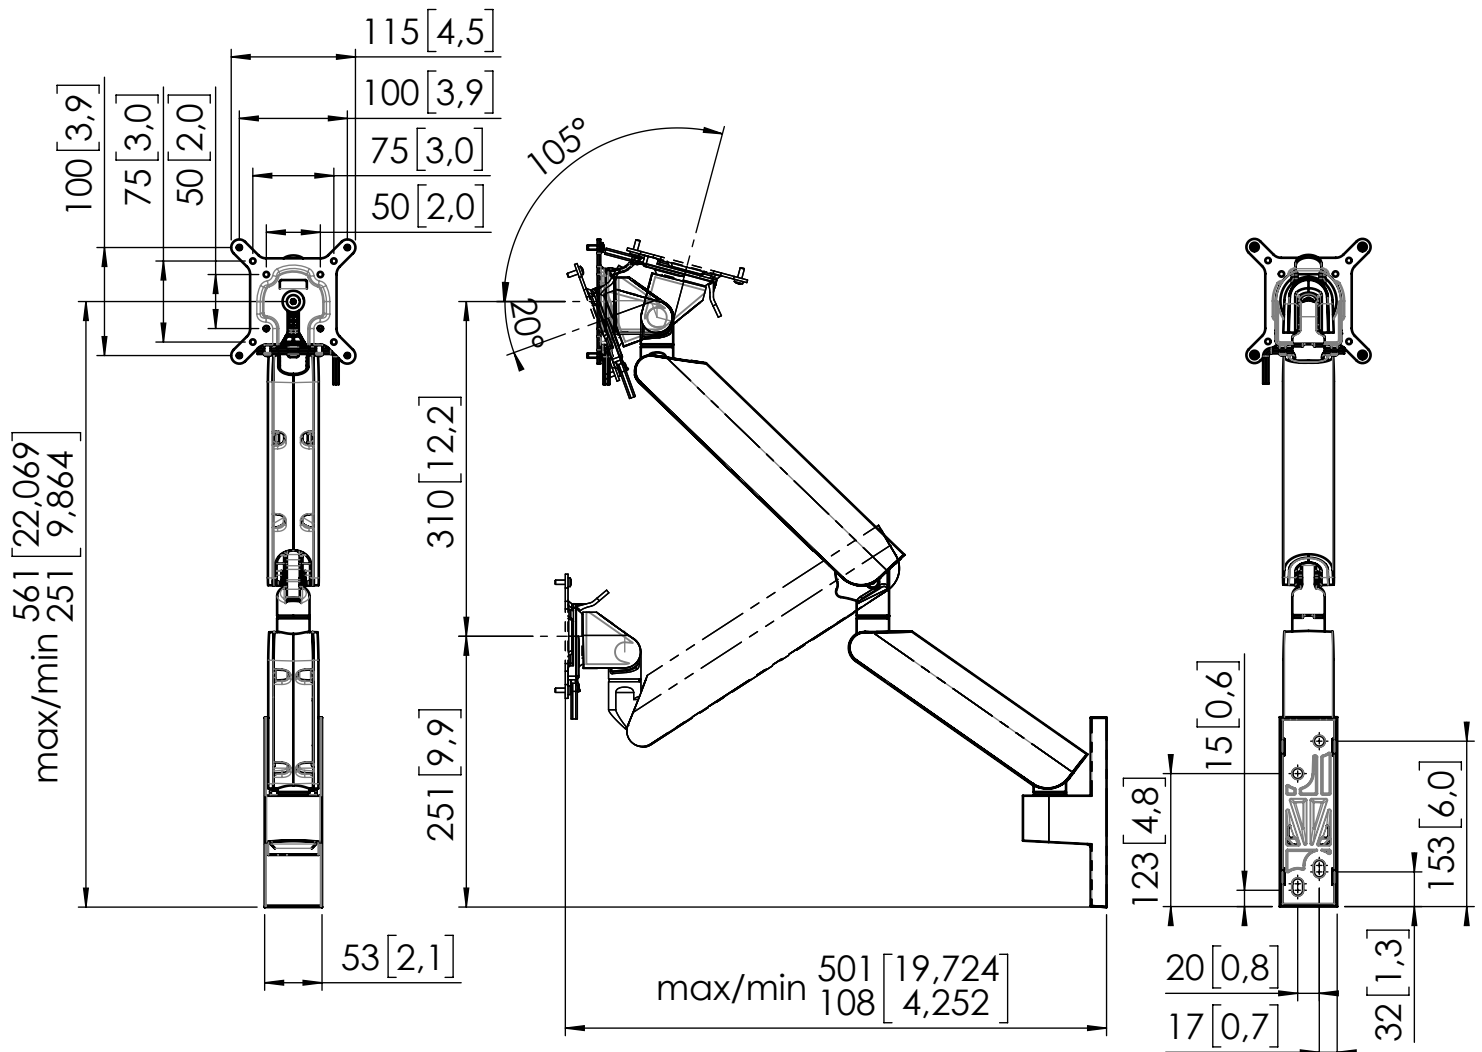

Product data sheet

MOMO 4136

Dimensions in mm [inch]

Max weight: 10kg

Wall mounting kit:

4x SCREW / BOLT PROF SW13 7x80 ELEC. ZINC PLATED St 8.8
4x FISCHER PLUG UX 10x60

Screen mounting kit:

M4x10mm thumb screw
M4x10mm cross recessed

T471068 00
Product data sheet
04-10-22