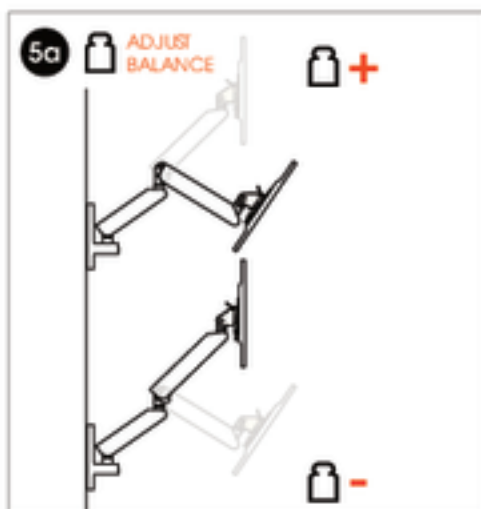

### CONTENTS

Mounting Instructions	3
Contact Details	8

Max. load MOMO 2116 = 20 kg / 44 lbs

Max. load MOMO 4126 + MOMO 4136 = 10 kg / 22 lbs

**Vogel's Products BV**

HONDSRUGLAAN 93,  
5628 DB BINDHOVEN,  
THE NETHERLANDS