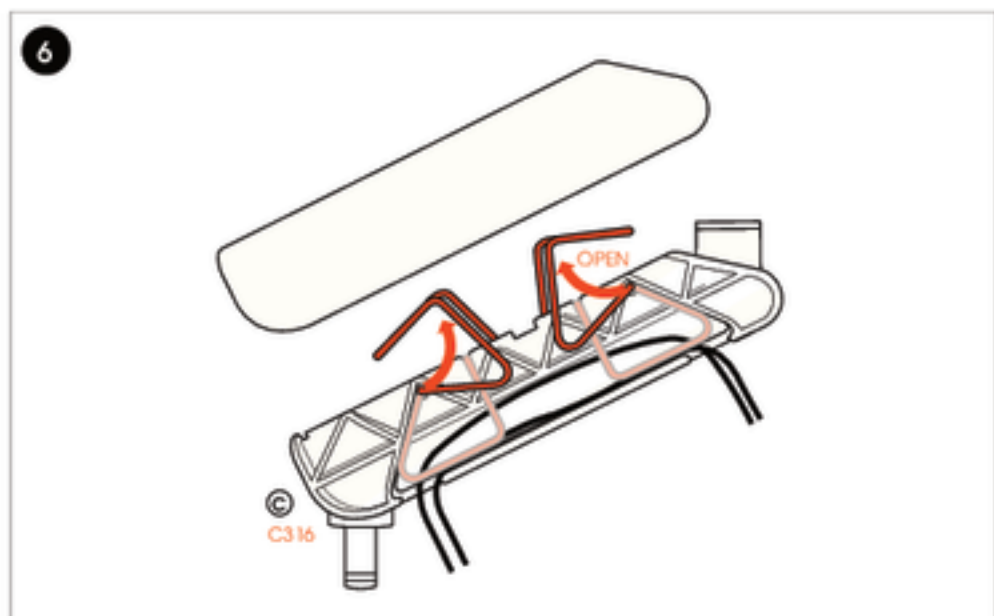

### CONTENTS

Mounting Instructions	3
Contact Details	8

Max. load MOMO 2116 = 20 kg / 44 lbs

Max. load MOMO 4126 + MOMO 4136 = 10 kg / 22 lbs

**Vogel's Products BV**

HONDSRUGLAAN 93,  
5628 DB BINDHOVEN,  
THE NETHERLANDS