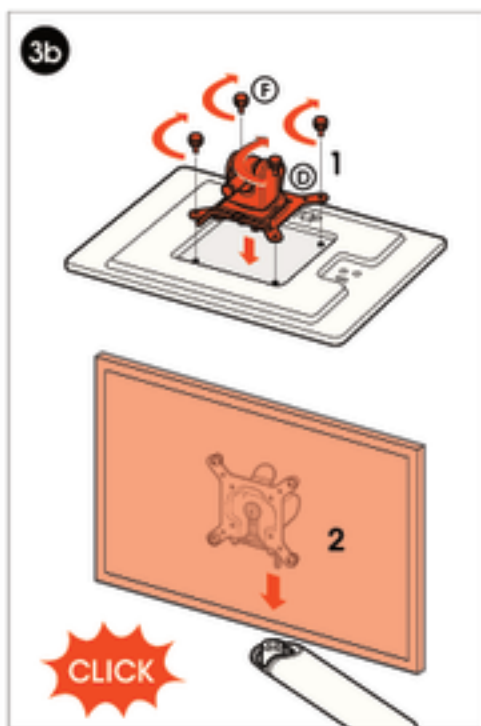

### CONTENTS

Mounting Instructions	3
Contact Details	8

Max. load MOMO 2116 = 20 kg / 44 lbs

Max. load MOMO 4126 + MOMO 4136 = 10 kg / 22 lbs

**Vogel's Products BV**

HONDSRUGLAAN 93,  
5628 DB BINDHOVEN,  
THE NETHERLANDS