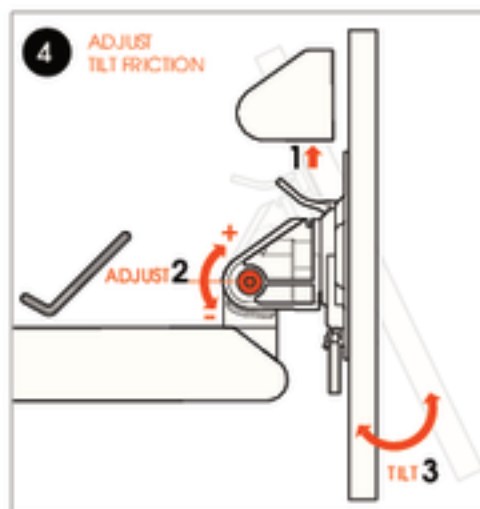

### CONTENTS

Mounting Instructions	3
Contact Details	8

Max. load MOMO 2116 = 20 kg / 44 lbs

Max. load MOMO 4126 + MOMO 4136 = 10 kg / 22 lbs

**Vogel's Products BV**

HONDSRUGLAAN 93,  
5628 DB BINDHOVEN,  
THE NETHERLANDS