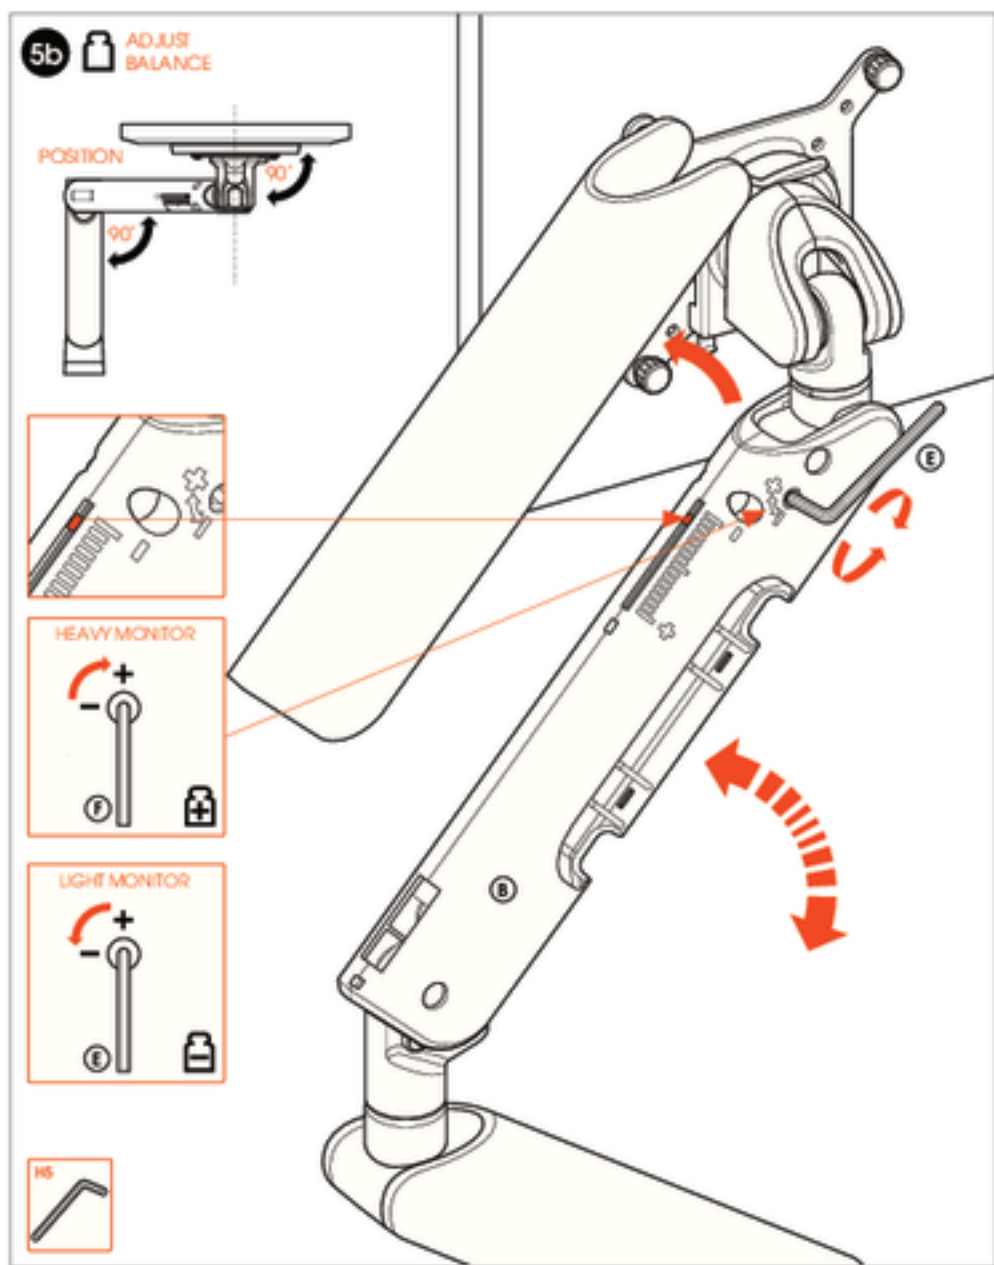

### CONTENTS

Mounting Instructions	3
Contact Details	8

Max. load MOMO 2116 = 20 kg / 44 lbs

Max. load MOMO 4126 + MOMO 4136 = 10 kg / 22 lbs

**Vogel's Products BV**

HONDSRUGLAAN 93,  
5628 DB BINDHOVEN,  
THE NETHERLANDS