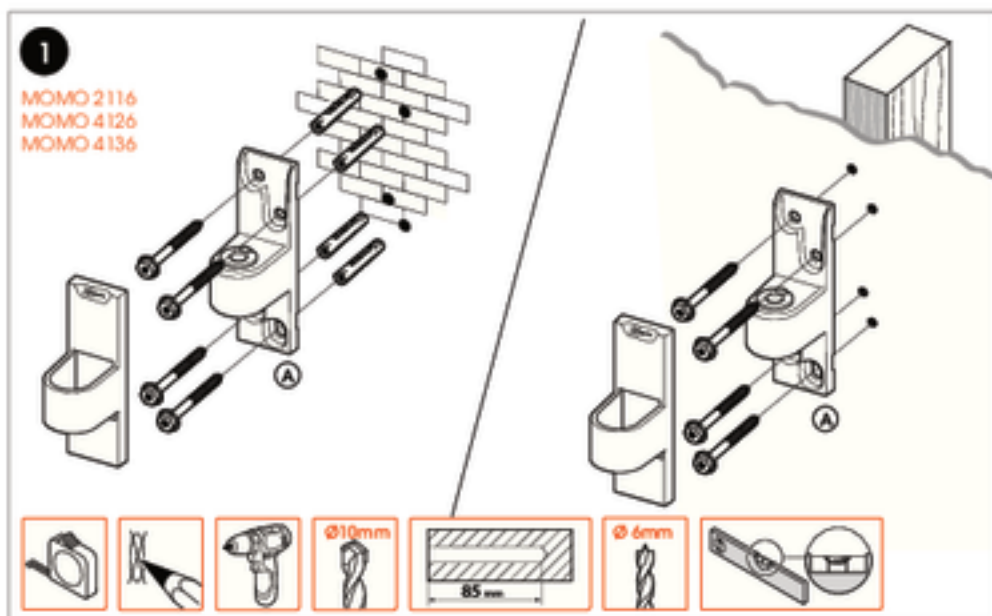

### CONTENTS

Mounting Instructions	3
Contact Details	8

Max. load MOMO 2116 = 20 kg / 44 lbs

Max. load MOMO 4126 + MOMO 4136 = 10 kg / 22 lbs

**Vogel's Products BV**

HONDSRUGLAAN 93,  
5628 DB BINDHOVEN,  
THE NETHERLANDS