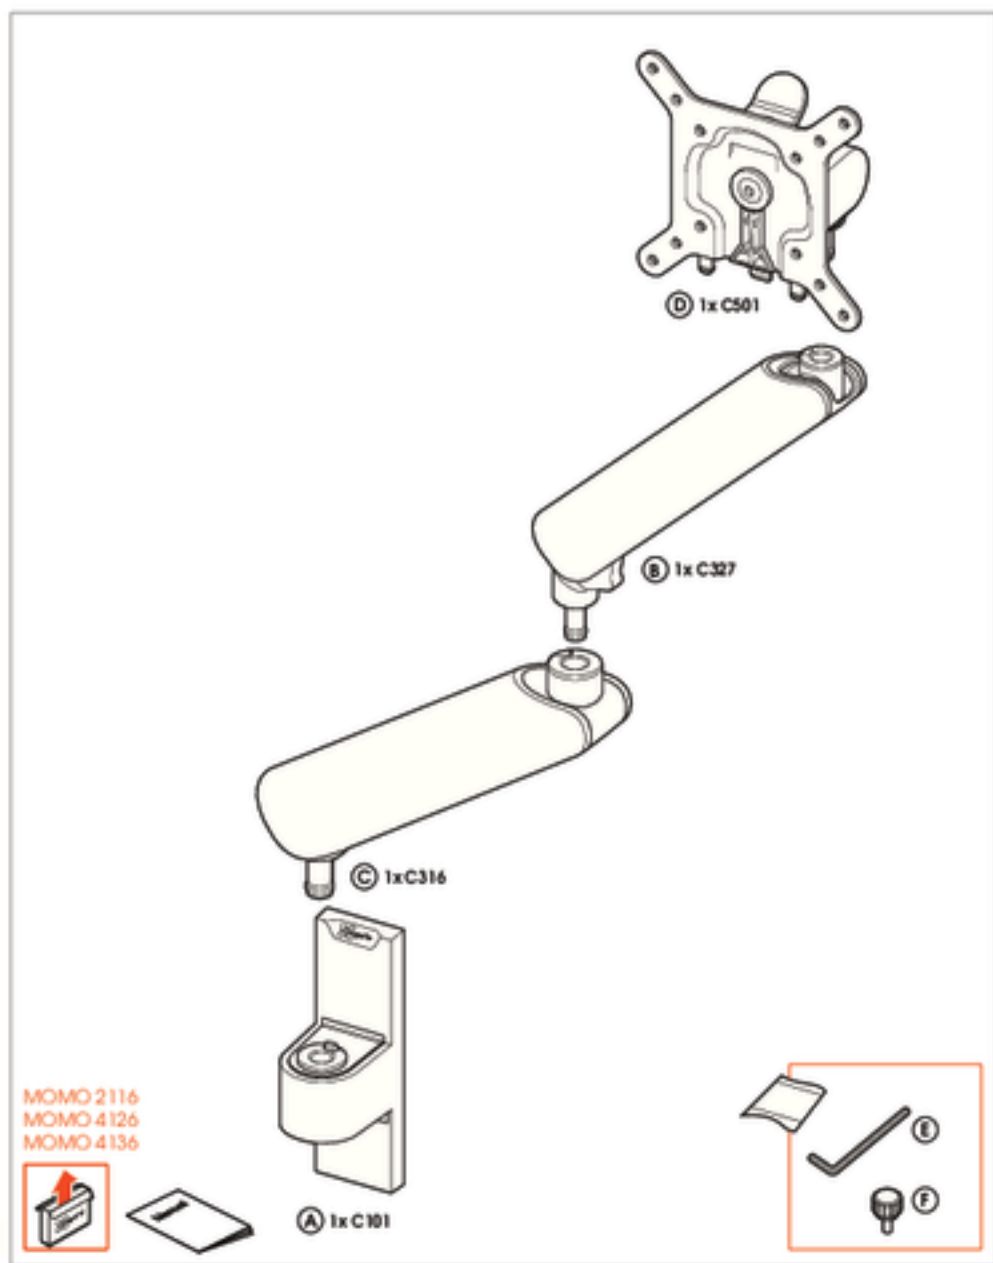

### CONTENTS

Mounting Instructions	3
Contact Details	8

Max. load MOMO 2116 = 20 kg / 44 lbs

Max. load MOMO 4126 + MOMO 4136 = 10 kg / 22 lbs

**Vogel's Products BV**

HONDSRUGLAAN 93,  
5628 DB BINDHOVEN,  
THE NETHERLANDS