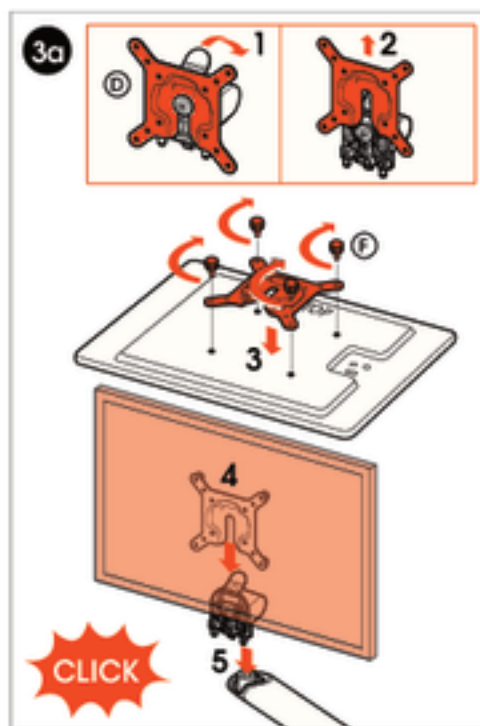

### CONTENTS

Mounting Instructions	3
Contact Details	8

Max. load MOMO 2116 = 20 kg / 44 lbs

Max. load MOMO 4126 + MOMO 4136 = 10 kg / 22 lbs

**Vogel's Products BV**

HONDSRUGLAAN 93,  
5628 DB BINDHOVEN,  
THE NETHERLANDS