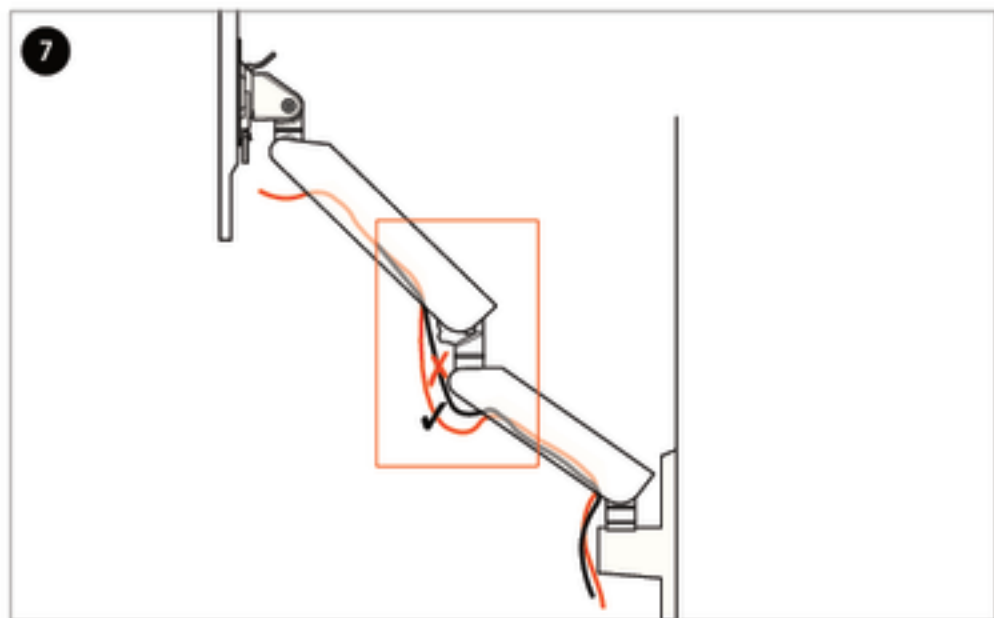

### CONTENTS

Mounting Instructions	3
Contact Details	8

Max. load MOMO 2116 = 20 kg / 44 lbs

Max. load MOMO 4126 + MOMO 4136 = 10 kg / 22 lbs

**Vogel's Products BV**

HONDSRUGLAAN 93,  
5628 DB BINDHOVEN,  
THE NETHERLANDS