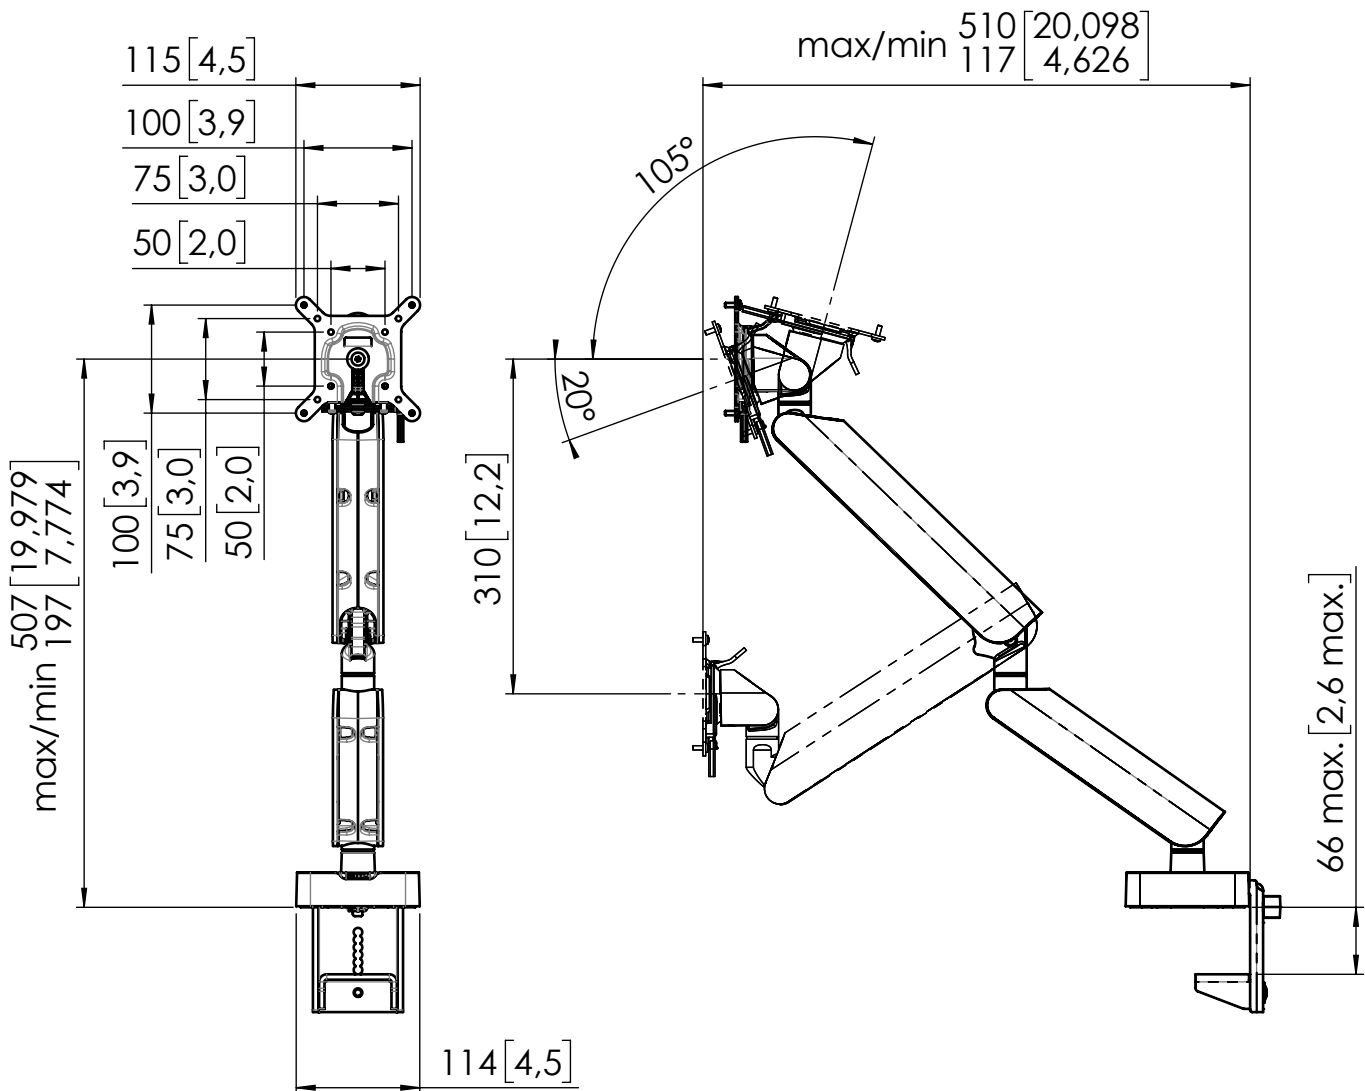

Product data sheet

MOMO 4138

Dimensions in mm [inch]

Max weight: 10 kg

Screen mounting kit:

M4x10mm thumb screw
M4x10mm cross recessed

Note: This document and specifications herein are confidential and the exclusive property of Vogel's Products b.v. Neither this design nor any information contained in this drawing may be reproduced or disclosed to others without written consent of Vogel's Products b.v. The design and information will not be reproduced, copied or used, either in part or in its entirety, as the basis for the manufacture or sale of items without written permission.
Warning: Please study all instructions and illustrations carefully before installation.
Information in this document is subject to change without further notice.

T471069 00
Product data sheet
05-10-22