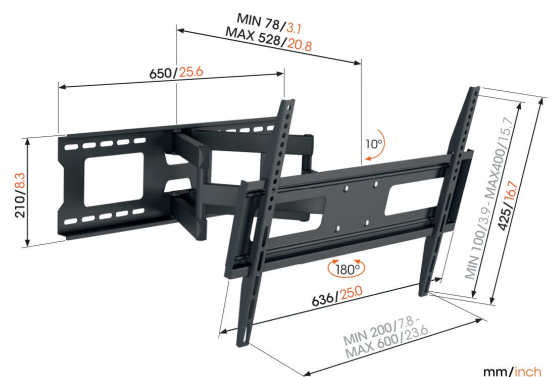

## MA4040 Full-Motion TV Wall Mount

### Key Benefits

- Watch from anywhere in the room: turn up to 180°
- Tested up to 3 times max. TV weight
- Bolts and fischer® plugs included
- Avoid reflections: tilt up to 10°
- Reliable quality for an affordable price

### For TVs from 40 up to 77 inch (196 cm)

Do you have a large screen that you want to mount in a practical and secure way? Then the MA 4040 is a good option. The sturdy wall mount is suitable for TVs from 40 to 77 inches. It can handle TVs up to 35 kg with ease.

### Specifications

Article number (SKU)	8574040
Colour	Black
EAN single box	8712285361227
Product size	L
Height	210
Width	650
Depth	52
TÜV certified	Yes
Tilt	Tilt up to 10°
Turn	Full motion (up to 180°)
Min. screen size (inch)	40
Max. screen size (inch)	77
Max. weight load (kg/Lbs)	35 / 77.16
Min. hole pattern	100mm x 100mm
Max. hole pattern	600mm x 400mm
Max. bolt size	M8
Certifications	TÜV
Max. distance to the wall (mm / inch)	528 / 20.79
Max. horizontal hole pattern (mm)	600
Max. vertical hole pattern (mm)	400
Min. distance to the wall (mm / inch)	78 / 3.07
Min. horizontal hole pattern (mm)	100
Min. vertical hole pattern (mm)	100
Number of pivot points	2
Service position	No
Spirit level included	No
Universal or fixed hole pattern	Universal